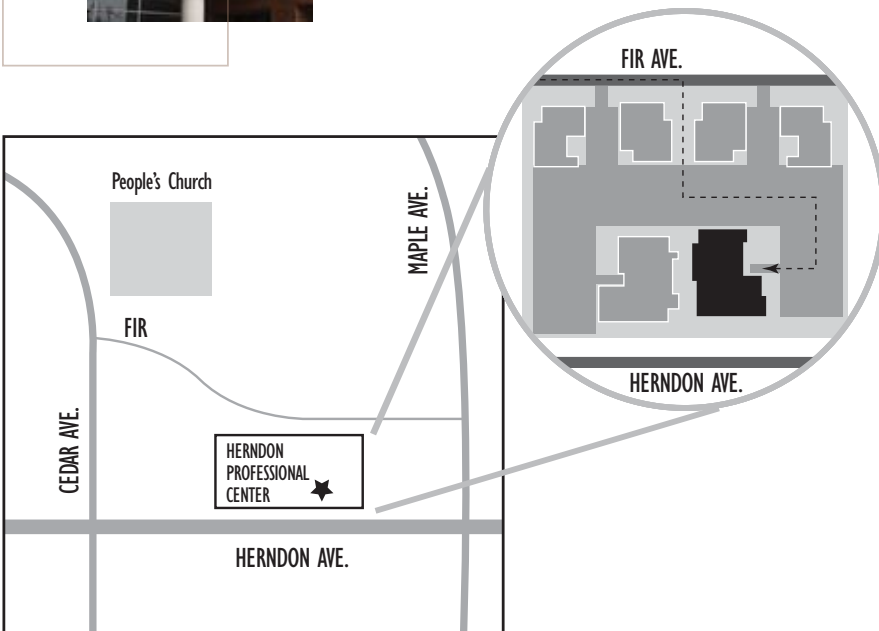

California Imaging Institute

CALIFORNIA IMAGING INSTITUTE DIRECTIONS

1867 E. Fir Ave., Suite 101, Fresno, CA 93720
559.325.5800
www.caimaginginstitute.com

Directions from Freeway 41

1. Take the Herndon Avenue exit.
2. Head east approximately three blocks until you reach Cedar Ave.
3. Turn left on Cedar, heading north.
4. Turn right on Fir Avenue (People's Church will be on the corner).
5. Turn right into the Herndon Professional Center complex.
6. Our entrance is located on the east side of the facility.

Directions from the City of Clovis:

1. Head west on Herndon Avenue until you reach the Maple and Herndon intersection.
2. Turn right onto Maple Avenue.
3. Turn left onto Fir Avenue.
4. Turn left into the Herndon Professional Center complex.
5. Our entrance is located on the east side of the facility.